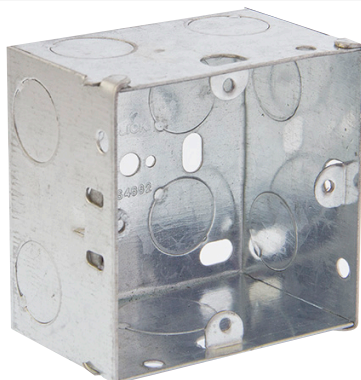

Product Code: WA097

Description: 1 Gang 47mm Deep Galvanised Steel K.O. Box

General Information

Dimensions	70mm (W) x 70mm (H) x 47mm (D)	
Finish	Galvanised Steel	
Materials	Body: Galvanised Steel Terminal Screw: Brass	Earth Terminal: Brass
Earth Terminal Provided	Yes	
Back Box Knockouts	10 x 20mmØ, 1 x 25mmØ	
Warranty	10 Years	
Standards	BS 4662:2006+A1:2009	