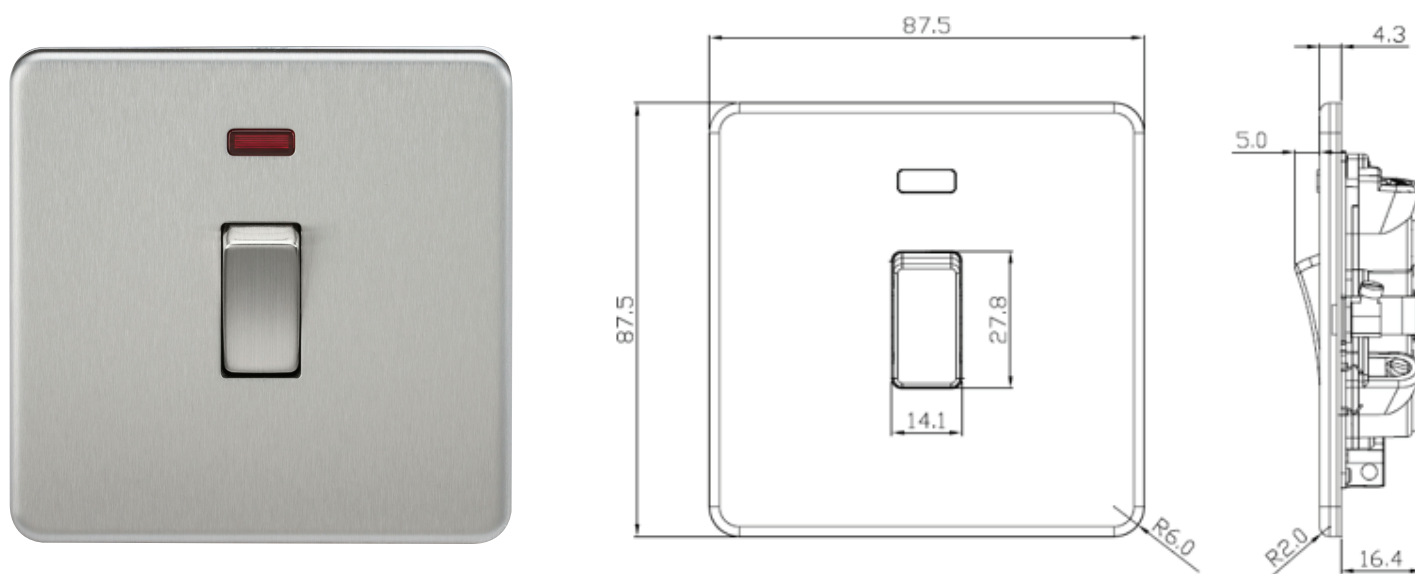

SCREWLESS 20A SWITCHES

Ideally used for a fixed appliance such as a water heater.

Finish suffix:

Brushed chrome (BC), Polished chrome (PC), Black nickel (BN), Matt black (MB), Polished brass (PB)

Colour Insert suffix:

N/A

Model no:	SF8341xx	SF8341Nxx
Description:	20A 1G DP switch	20A 1G DP switch with neon
Dimensions (mm):	87.5 (w) x 87.5 (h) x 4.3(p)	
Net. Weight (kg):	0.15	
Voltage:	230V	
Load:	20A	
IP Rating:	IP20	
Neon:	n/a	Yes
Double pole:	Yes	
Terminal capacity:	3 x 2.5mm ² or 2 x 4mm ²	
Standard:	BS EN 60669-1	
Warranty:	15 years	
Construction:	Premium grade steel	
Origin of manufacture:	China	
Quality Assurance System:	ISO9001	
Declaration of Conformity (held on file):	Yes	